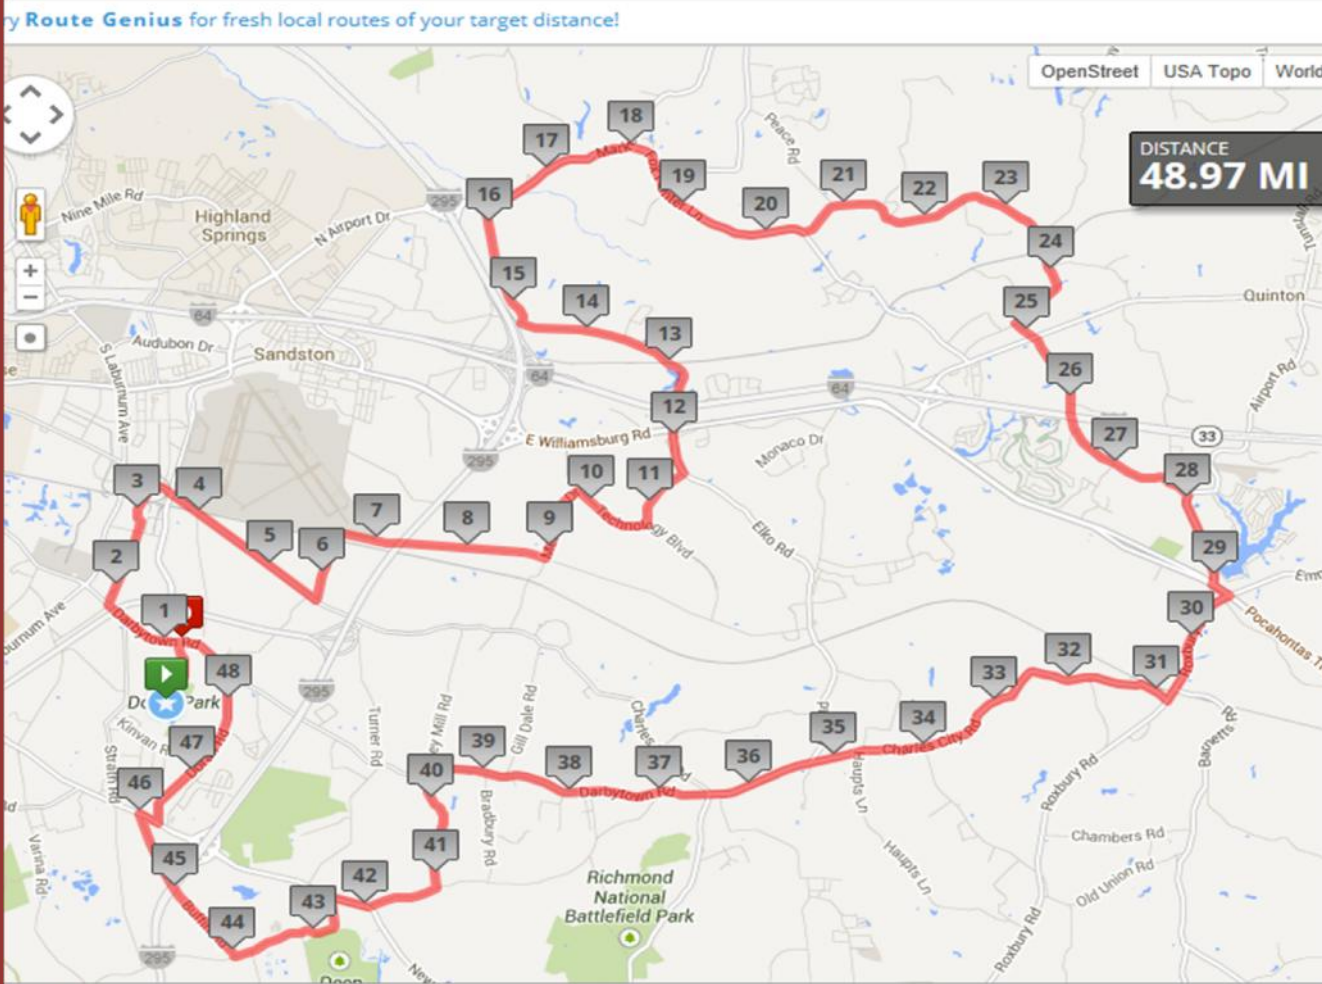

Dorey Pk- New Kent 49 mile Loop

19.0 Average

2.632 hours

MILE	Cue	Road	Rte	For
	Strt	Dorey Park		0.1
0.1	L	Dorey Park Dr		0.62
0.72	L	Darbytown Rd		0.6
1.32	R	Miller Rd		1.98
3.3	R	Charles City Rd		2.4
5.7	L	Beaulah Rd		0.7
6.4	R	Portugee Rd		2.4
8.8	L	Memorial Dr		1
9.8	R	Technology Rd		0.9
10.70	L	Elko Track Rd	380	0.8
11.50	L	Elko rd	156	0.5
12	X	Route 60		0.3
12.30	Strt	Meadow Rd		2.4
14.70	R	Grapevine Rd		1.3
16.00	R	Old Hanover	156	0.2
16.20	R	Hanover /Airport D	156	-16
		Becomes Cold Harbor	156	17.3
17.3	Store Stop			0
17.30	L	Cold Harbor Rd	156	0.70
18	R	Fox Hunter Lane	613	2
20.0		Becomes Dispatch Rd	613	0.4
20.40	L	Quaker Rd	611	3.9
24.30	Strt	S. Quaker Rd	611	0.7
25.00	L	N. Henpeck Rd	665	3
28	R	Old Roxbury Rd		1.2
29.2	L	Pocohontas Lane	60	0.2
29.4	R	Roxbury Rd	106	1.4
30.80	R	Charles City Rd	600	5.5
36.30	Store Stop	Horizon		0
36.30	L	Charles City Rd	156	3.44
39.74	L	Yahley Mill Rd		1.46
41.2	R	Long Bridge Rd		0.8
42.00	R	New Market Rd	5	0.5
42.50	L	Kingsland Rd		1.3
43.80	R	Buffin Rd		2.20
46.00	R	New Market Rd	5	0.20
46.20	L	Doran Rd		2.10
48.30	L	Darbytown Rd		0.30
48.60	L	Dorey Park		0.40
49.00		End @ Dorey Shelter		

Dorey Pk- New Kent 49 mile Loop